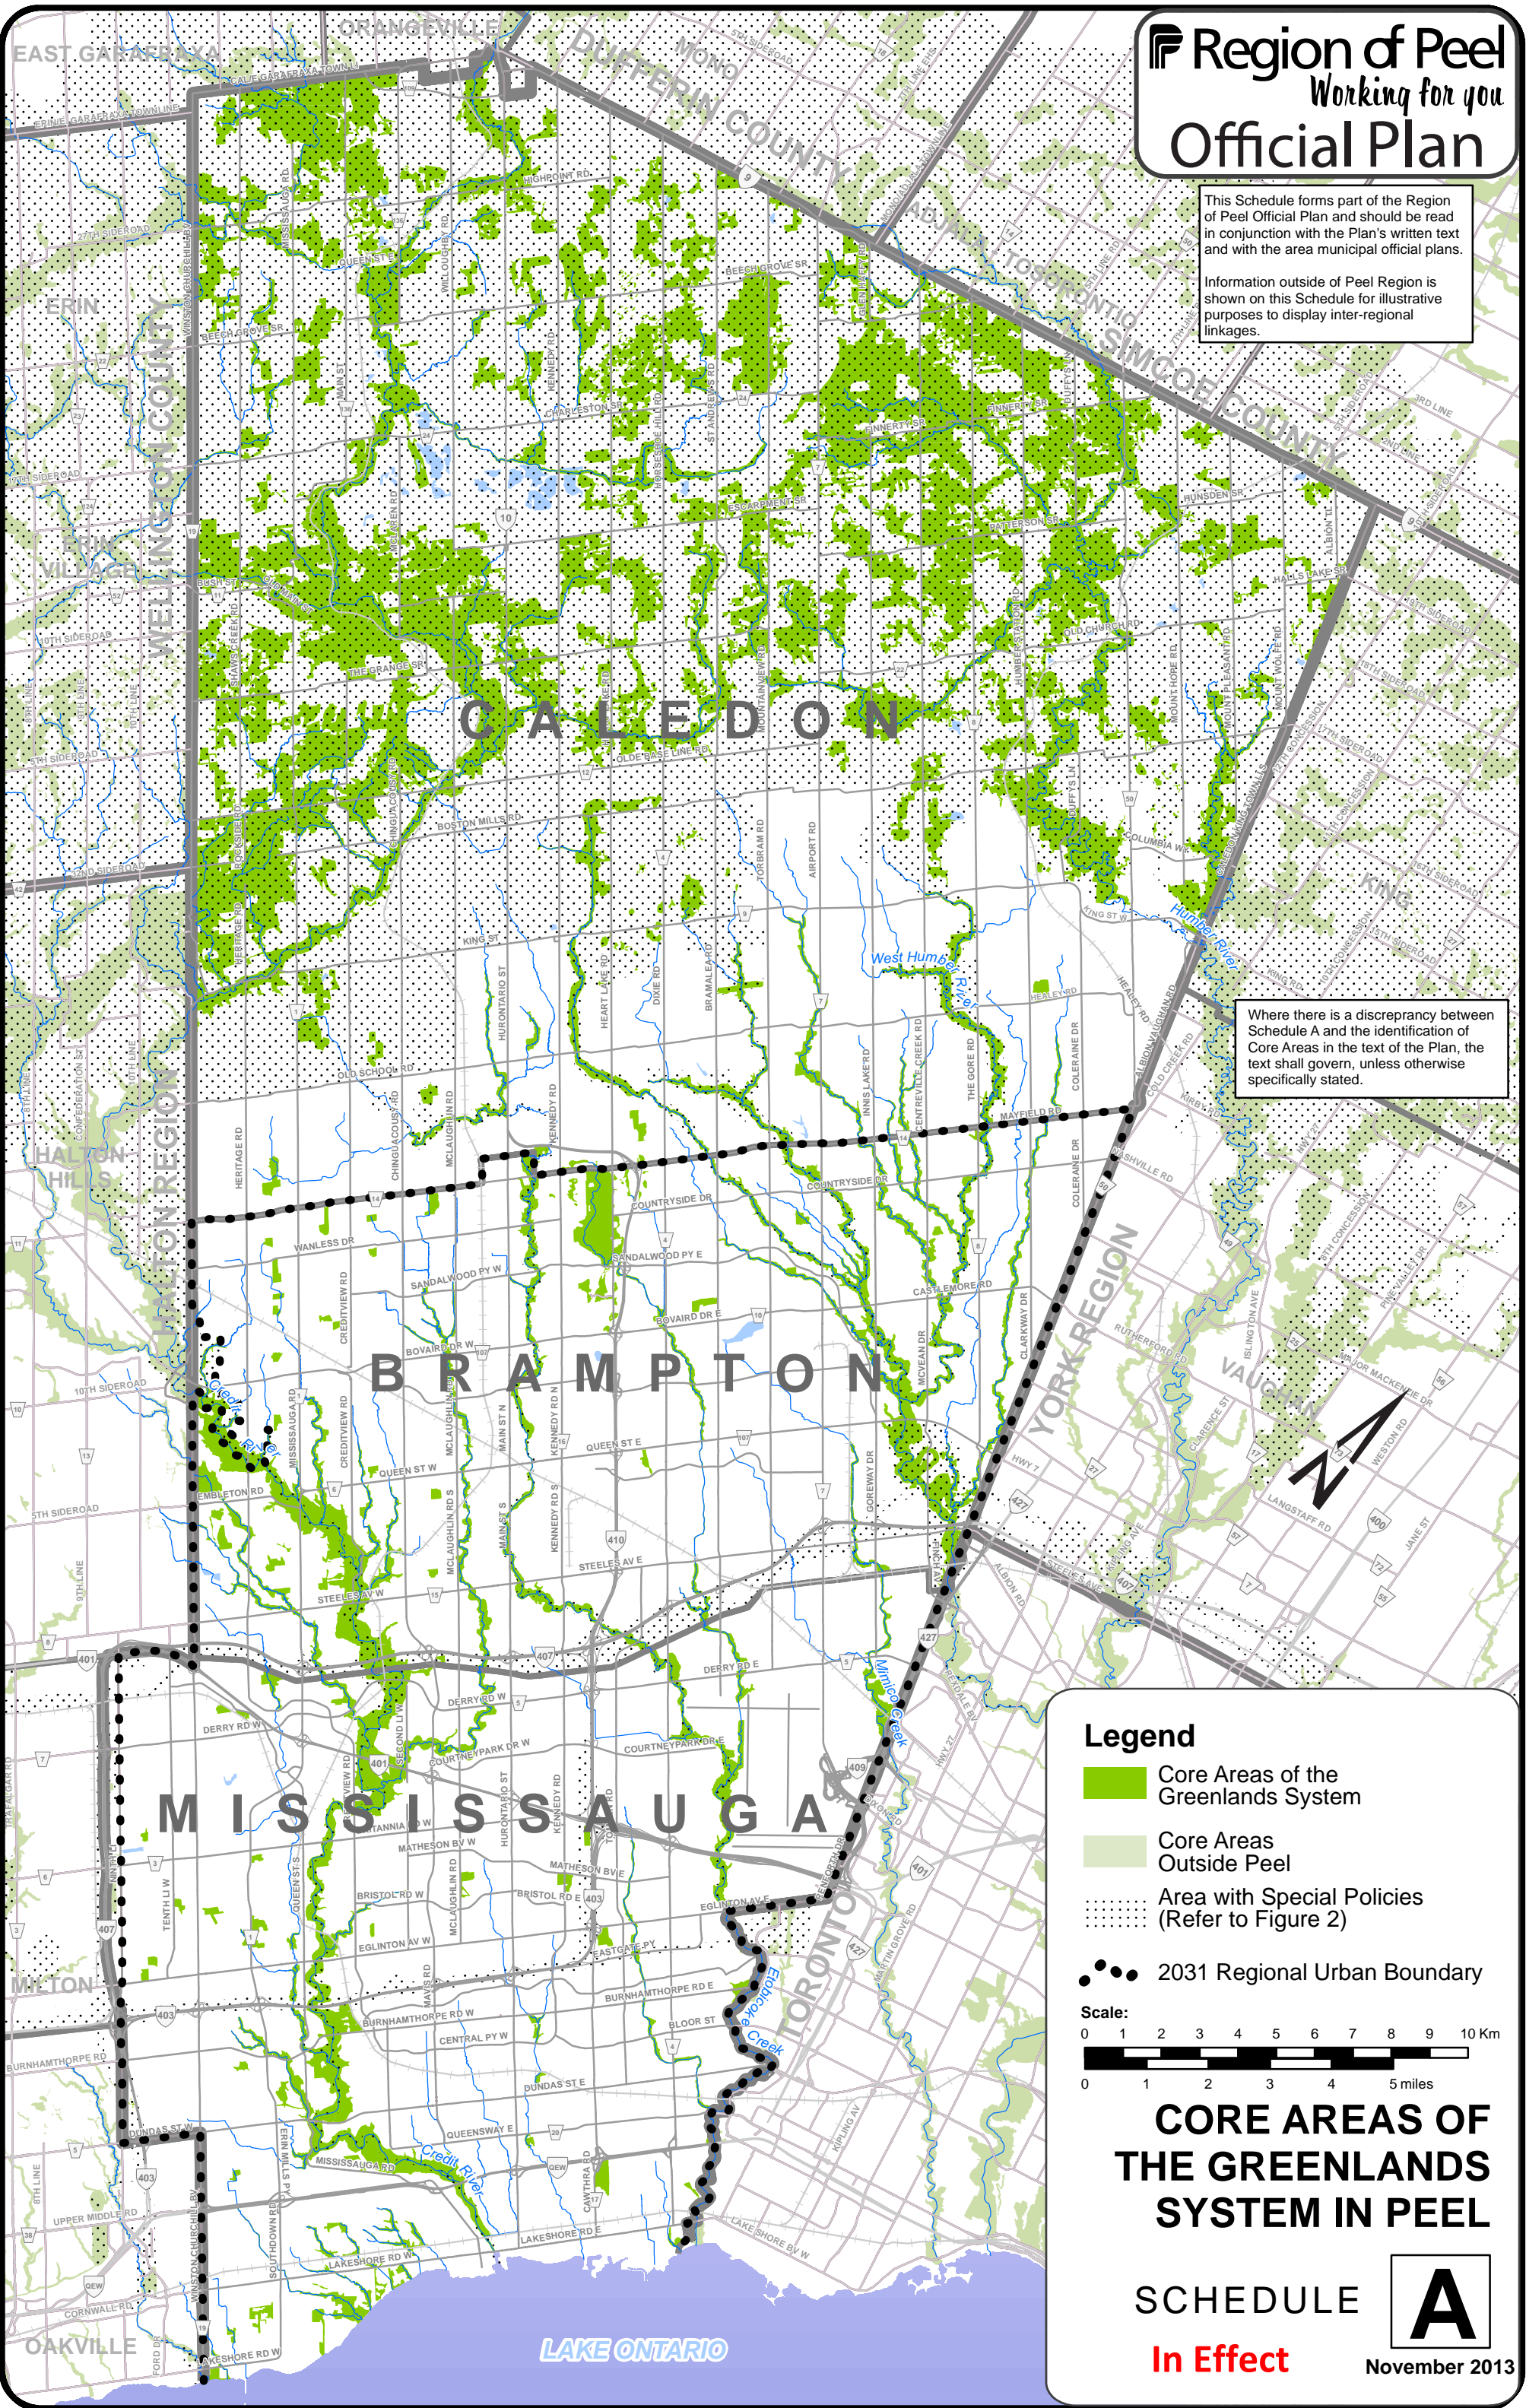

This Schedule forms part of the Region of Peel Official Plan and should be read in conjunction with the Plan's written text and with the area municipal official plans.

Information outside of Peel Region is shown on this Schedule for illustrative purposes to display inter-regional linkages.

Where there is a discrepancy between Schedule A and the identification of Core Areas in the text of the Plan, the text shall govern, unless otherwise specifically stated.

Legend

- Core Areas of the Greenlands System
- Core Areas Outside Peel
- Area with Special Policies (Refer to Figure 2)
- 2031 Regional Urban Boundary

CORE AREAS OF THE GREENLANDS SYSTEM IN PEEL

SCHEDULE **A**
In Effect November 2013